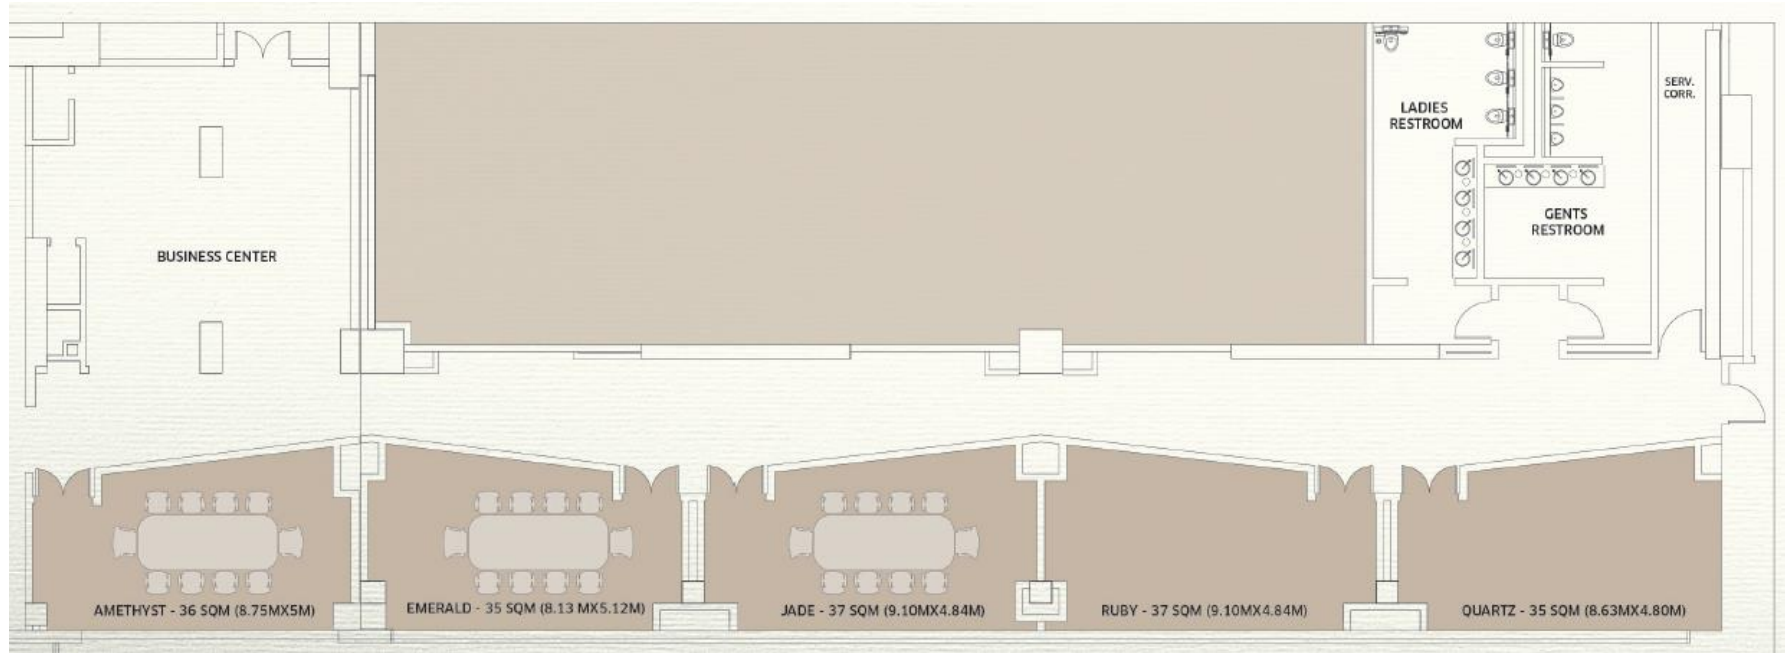

LuxuryTravelGuide
GLOBAL AWARDS 2016

THE LOBBY/ HOTEL ENTRANCE

LOCATION & ACCESS

MAGNIFIQUE MEETINGS

DIAMOND BALLROOM

- Designed with a spectacular crystal chandelier that sprawls across the entire ceiling, this chic and glittering ballroom can host up to 450 people.
- Located on the ground floor and with a Private Entrance
- Pre-function area with natural daylight

2 OUTDOOR VENUES – WITH BREATHTAKING VIEWS OF DOWNTOWN DUBAI

GRASS POOL

WEDDINGS – BALLROOM / LA TERRACE

[Click Here to watch](#)

CAPACITY CHART

VENUE	AREA (SQM)	LENGTH (M)	WIDTH (M)	CEILING HEIGHT (M)	CLASSROOM	THEATRE	U SHAPE	BOARDROOM	DINNER	COCKTAIL	CABARET
TOPAZ	78	10	8	3	36	60	27	20	50	70	32
AMBER	80	10	9	3	36	60	27	20	50	70	32
ONYX	57	13	4	3	-	-	-	18	24	-	-
SAPPHIRE	77	10	8	3	18	32	15	15	40	40	18
OPAL	99	12	10	3	45	75	27	26	60	75	40
AQUAMARINE	80	9	10	3	36	65	27	20	50	70	32
OPAL & AQUAMARINE	179	21	10	3	87	150	54	-	120	150	88
TURQUOISE	70	8	10	3	36	60	24	20	50	60	30
AMETHYST	36	9	4	3	-	-	-	10	12	-	-
EMERALD	35	9	4	3	-	-	-	10	12	-	-
JADE	37	9	4	3	-	-	-	10	12	-	-
RUBY	37	9	4	3	15	25	12	14	20	25	12
QUARTZ	35	8	4	3	15	25	12	14	20	25	12
GALLERY	218	-	-	5	24	40	25	20	60	70	24
DIAMOND BALLROOM	460	27	17	7	300	600	-	-	450	650	256
DIAMOND 1	148	9	17	7	80	150	40	40	100	200	64
DIAMOND 2	160	9	17	7	90	170	40	40	130	220	80
DIAMOND 3	148	9	17	7	80	150	40	40	100	200	64
DIAMOND 2&1 or 3&2	306	18	17	7	150	350	100	45	230	400	128