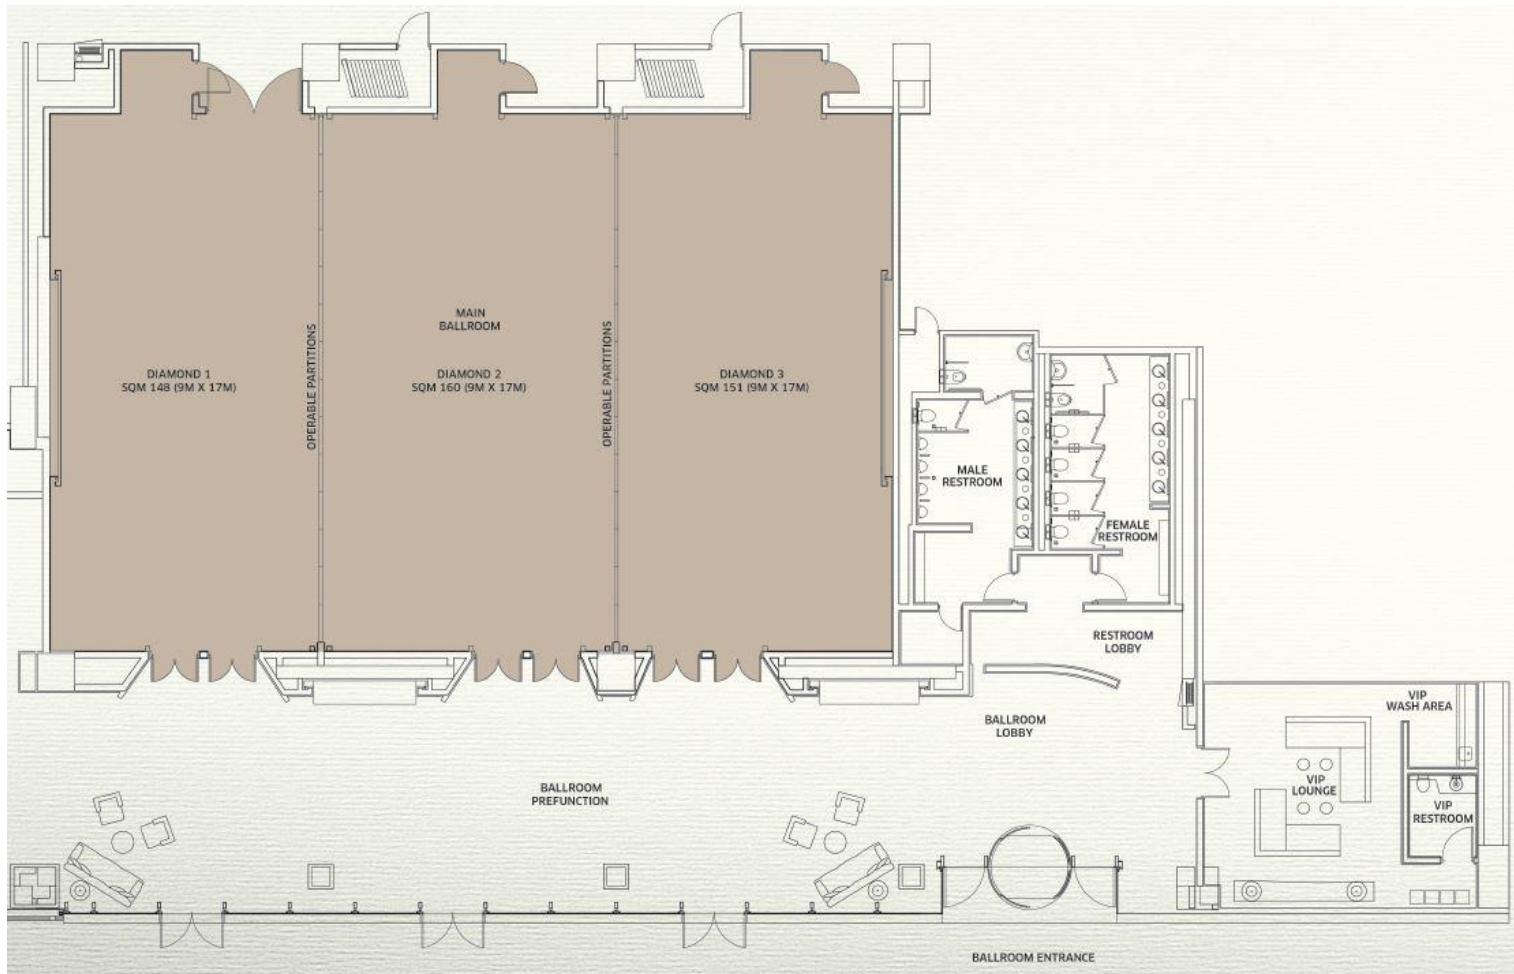

LuxuryTravelGuide
GLOBAL AWARDS 2016

THE LOBBY/ HOTEL ENTRANCE

LOCATION & ACCESS

MAGNIFIQUE MEETINGS

DIAMOND BALLROOM

- Designed with a spectacular crystal chandelier that sprawls across the entire ceiling, this chic and glittering ballroom can host up to 450 people.
- Located on the ground floor and with a Private Entrance
- Pre-function area with natural daylight

2 OUTDOOR VENUES – WITH BREATHTAKING VIEWS OF DOWNTOWN DUBAI

GRASS POOL

WEDDINGS – BALLROOM / LA TERRACE

[Click Here to watch](#)

CAPACITY CHART

VENUE	AREA (SQM)	LENGTH (M)	WIDTH (M)	CEILING HEIGHT (M)	CLASSROOM	THEATRE	U SHAPE	BOARDROOM	DINNER	COCKTAIL	CABARET
TOPAZ	78	10	8	3	36	60	27	20	50	70	32
AMBER	80	10	9	3	36	60	27	20	50	70	32
ONYX	57	13	4	3	-	-	-	18	24	-	-
SAPPHIRE	77	10	8	3	18	32	15	15	40	40	18
OPAL	99	12	10	3	45	75	27	26	60	75	40
AQUAMARINE	80	9	10	3	36	65	27	20	50	70	32
OPAL & AQUAMARINE	179	21	10	3	87	150	54	-	120	150	88
TURQUOISE	70	8	10	3	36	60	24	20	50	60	30
AMETHYST	36	9	4	3	-	-	-	10	12	-	-
EMERALD	35	9	4	3	-	-	-	10	12	-	-
JADE	37	9	4	3	-	-	-	10	12	-	-
RUBY	37	9	4	3	15	25	12	14	20	25	12
QUARTZ	35	8	4	3	15	25	12	14	20	25	12
GALLERY	218	-	-	5	24	40	25	20	60	70	24
DIAMOND BALLROOM	460	27	17	7	300	600	-	-	450	650	256
DIAMOND 1	148	9	17	7	80	150	40	40	100	200	64
DIAMOND 2	160	9	17	7	90	170	40	40	130	220	80
DIAMOND 3	148	9	17	7	80	150	40	40	100	200	64
DIAMOND 2&1 or 3&2	306	18	17	7	150	350	100	45	230	400	128